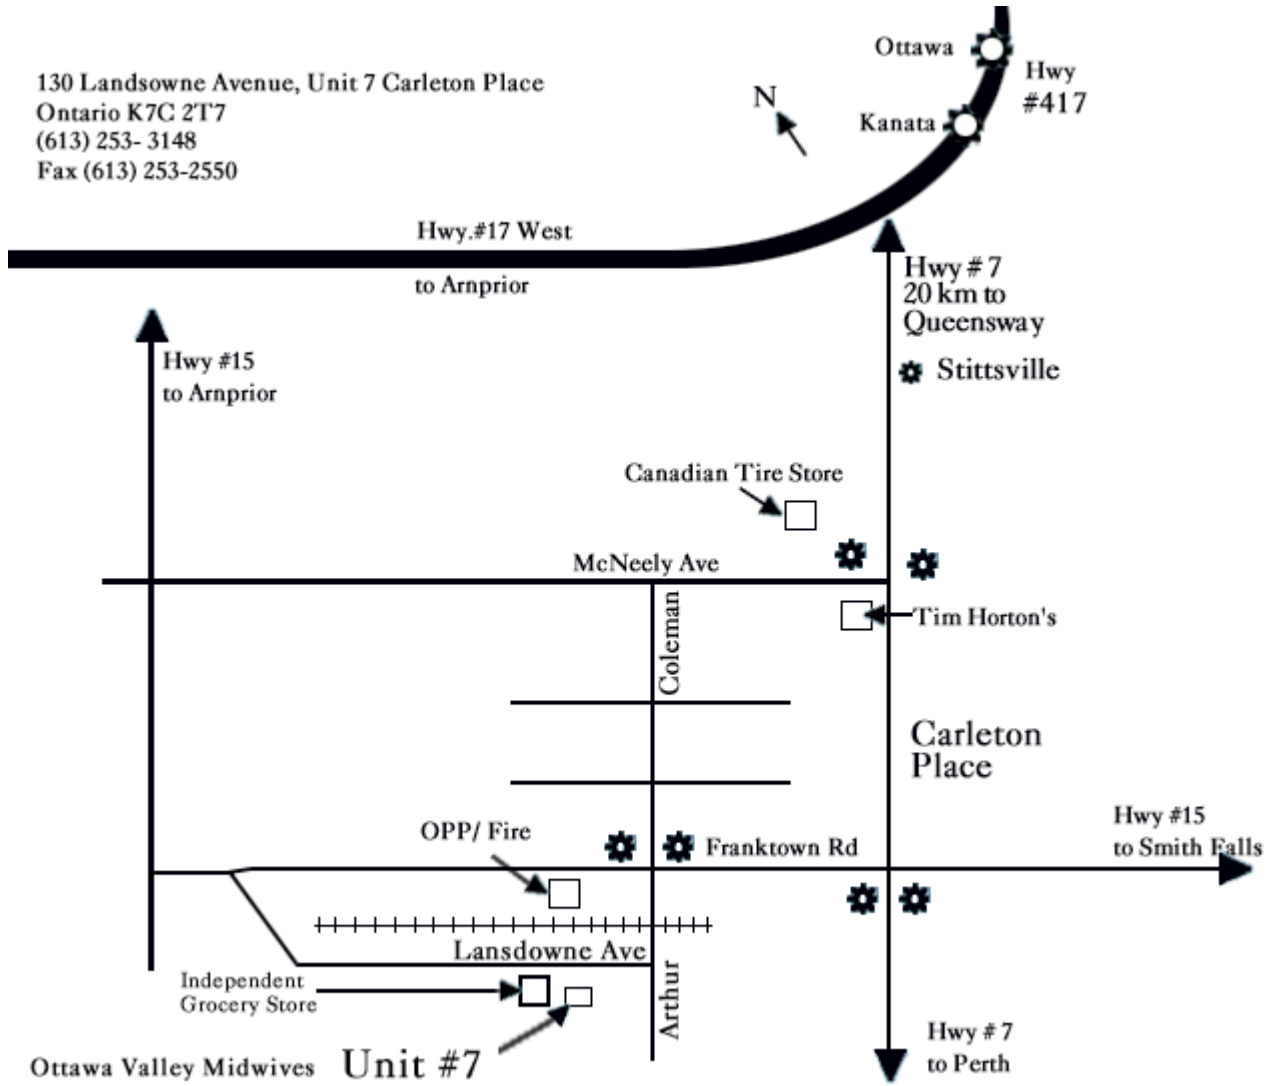

130 Lansdowne Avenue, Unit 7 Carleton Place
Ontario K7C 2T7
(613) 253- 3148
Fax (613) 253-2550

Ottawa Valley Midwives **Unit #7**